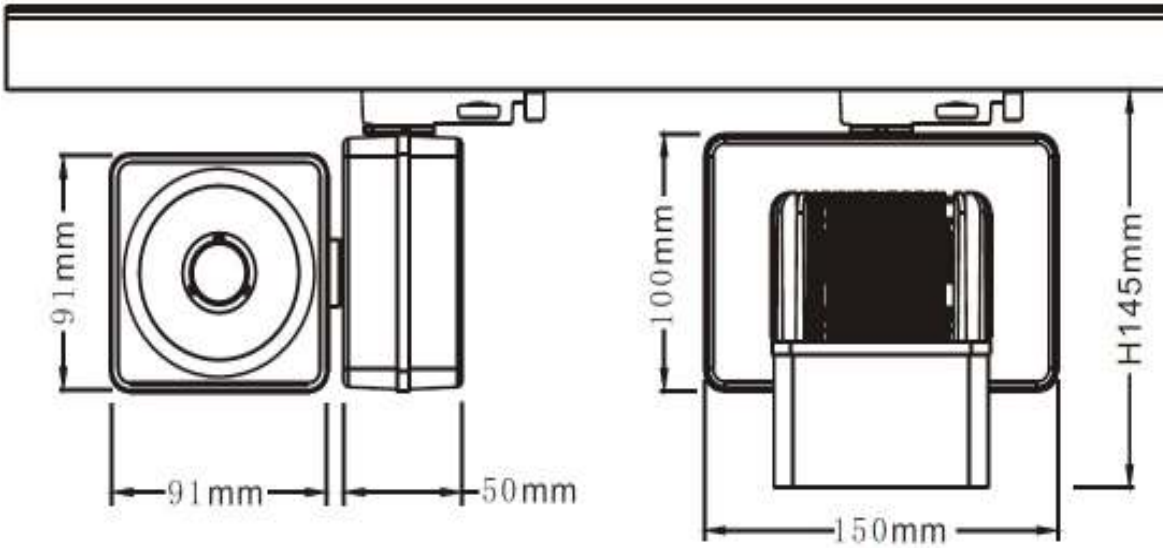

Technical Drawing