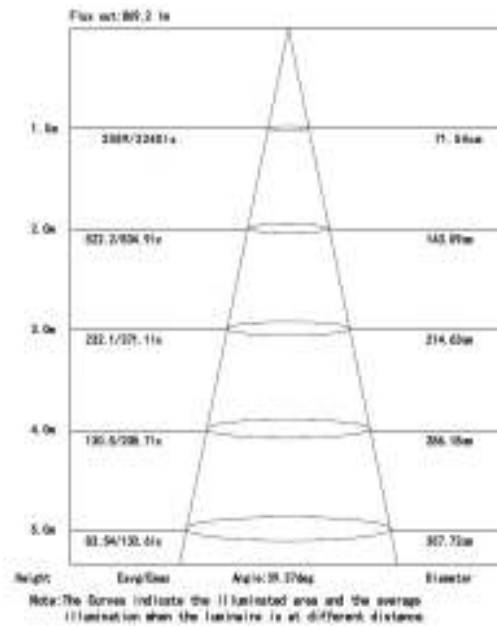

Technical Data