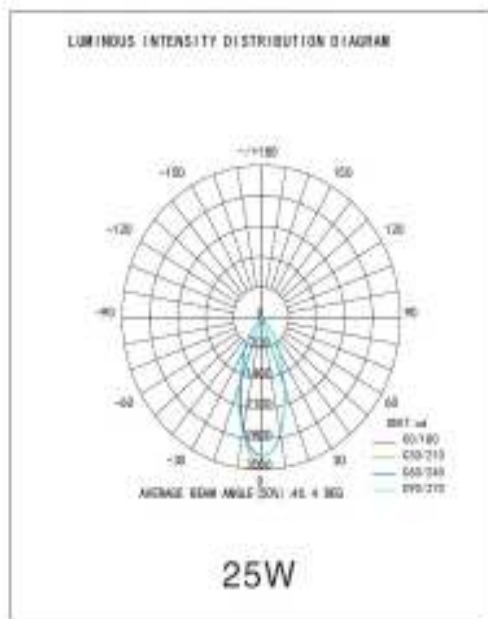

Technical Data